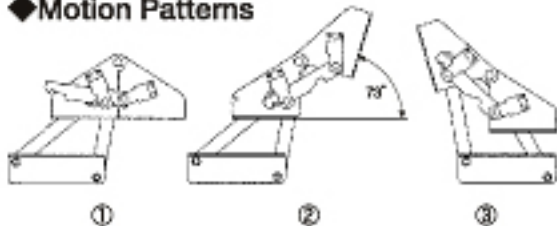

Finish : chromate

◆ Motion Patterns

Bed

Sofa

Rolling

Durability

158kg : At 600mm from the center/42°

Cycle test : 6,000 repetitions (30 cycle/min.)

Item No.	Product name	Set/Carton	Weight/Carton (kg)	Weight/Set (kg)	LXWxH/Carton (mm)
119002	RK	10	24.8	2.42	380x380x270