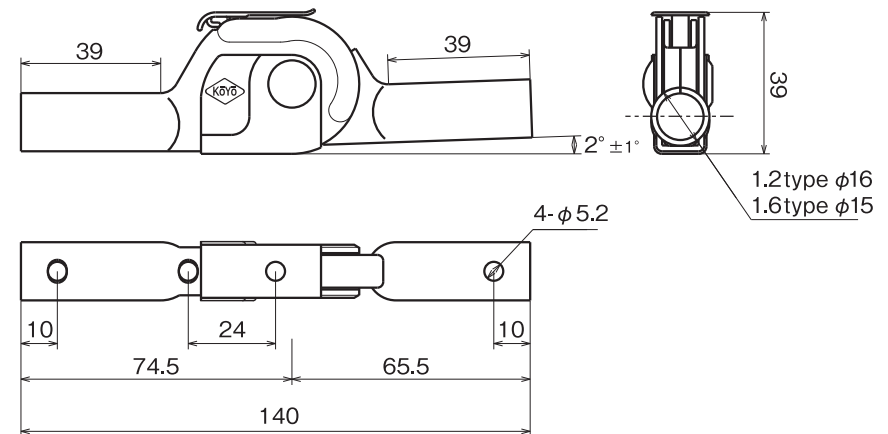

KS-12SE / KS-12LG / KS-12HG / KS-16HG

● Adaptable frames

- For tubular frames.
- Weight : KS-12LG/KS-12SE 140g
KS-12HG/KS-16HG 170g

| Item No. | Product name | Motions |
|----------|---------------------------|---------|
| 126022 | KS-12SE | I |
| 126002 | KS-12HG | I |
| 126003 | KS-12LG Upper 7 positions | III |
| 126004 | KS-12LG Lower 7 positions | V |
| 126005 | KS-12LG Upper 7 reverse | IV |
| 126006 | KS-12LG Lower 7 reverse | VI |
| 126011 | KS-12LG Lower 14 reverse | II |
| 126102 | KS-16HG | I |

| PCS/Carton | Weight/Carton(kg) | L×W×H/Carton(mm) |
|------------|---------------------|------------------|
| 100 | 14.5(1.2)/17.5(1.6) | 260×330×145 |

◆ Motion Patterns (6°/1Position)