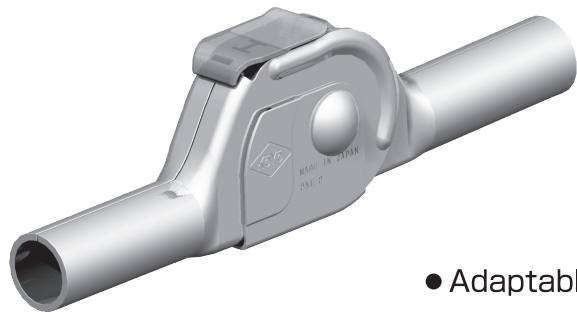

KS-12SE / KS-12LG / KS-12HG / KS-16HG

● Adaptable frames

- For tubular frames.
- Weight : KS-12LG/KS-12SE 140g
KS-12HG/KS-16HG 170g

| Item No. | Product name | Motions |
|----------|---------------------------|---------|
| 126022 | KS-12SE | I |
| 126002 | KS-12HG | I |
| 126003 | KS-12LG Upper 7 positions | III |
| 126004 | KS-12LG Lower 7 positions | V |
| 126005 | KS-12LG Upper 7 reverse | IV |
| 126006 | KS-12LG Lower 7 reverse | VI |
| 126011 | KS-12LG Lower 14 reverse | II |
| 126102 | KS-16HG | I |