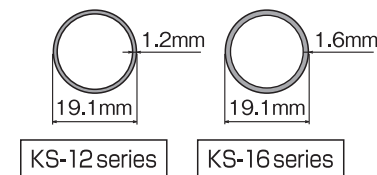

KS-12SE / KS-12LG / KS-12HG / KS-16HG

● Adaptable frames

- For tubular frames.
- Weight : KS-12LG/KS-12SE 140g
KS-12HG/KS-16HG 170g

| Item No. | Product name | Motions |
|----------|---------------------------|---------|
| 126022 | KS-12SE | I |
| 126002 | KS-12HG | I |
| 126003 | KS-12LG Upper 7 positions | III |
| 126004 | KS-12LG Lower 7 positions | V |
| 126005 | KS-12LG Upper 7 reverse | IV |
| 126006 | KS-12LG Lower 7 reverse | VI |
| 126011 | KS-12LG Lower 14 reverse | II |
| 126102 | KS-16HG | I |

| PCS/Carton | Weight/Carton(kg) | L×W×H/Carton(mm) |
|------------|---------------------|------------------|
| 100 | 14.5(1.2)/17.5(1.6) | 260×330×145 |

◆ Motion Patterns (6°/1Position)