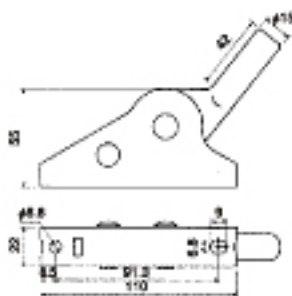

For wooden frames.

◆Motion Patterns

Item No.	Product name		
114001/114002	KL-3 1.6STD (R)/(L)		
114003	KL-4 1.6STD (R/L)		
PCS/Carton	Weight/pc (kg)	Weight/Carton (kg)	L×W×H/Carton (mm)
100	0.28	29	310×360×190

Small version of KL.
Equivalent durability to KDS series.

◆KLSシリーズ

Item No.	Product name		
114006/114007	KLS-3 1.2STD (R)/(L)		
114010/114011	KLS-4 1.2STD (R)/(L)		
PCS/Carton	Weight/pc (kg)	Weight/Carton (kg)	L×W×H/Carton (mm)
100	0.2	20.4	260×330×190

◆Motion Patterns