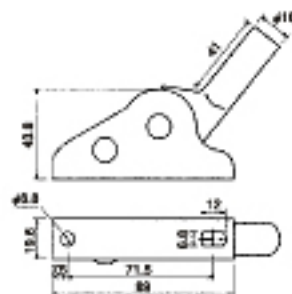

For wooden frames.

◆Motion Patterns

Item No.	Product name		
114001/114002	KL-3 1.6STD (R)/(L)		
114003	KL-4 1.6STD (R/L)		
PCS/Carton	Weight/pc (kg)	Weight/Carton (kg)	L×W×H/Carton (mm)
100	0.28	29	310×360×190

Small version of KL.
Equivalent durability to KDS series.

◆KLSシリーズ

Item No.	Product name		
114006/114007	KLS-3 1.2STD (R)/(L)		
114010/114011	KLS-4 1.2STD (R)/(L)		
PCS/Carton	Weight/pc (kg)	Weight/Carton (kg)	L×W×H/Carton (mm)
100	0.2	20.4	260×330×190

◆Motion Patterns