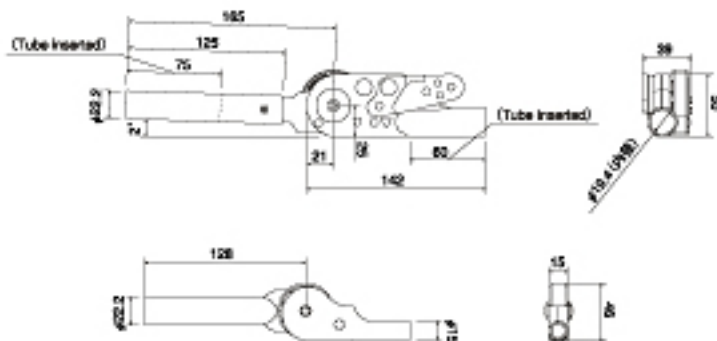

6 adjusting positions.

Finish : Raw steel

◆ Motion Patterns

Item No.	Product name	Set/Carton (set)	Weight/Set (kg)	Weight/Carton (kg)	LxWxH/Carton (mm)
115001	KJ-6N	20	0.93	18.8	310x360x190
115000	KJ-6N Upper 2	10	0.93	9.5	310x360x190