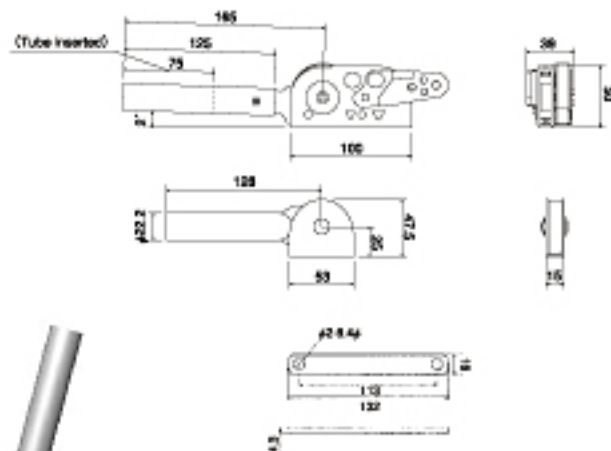

Finish : Raw steel

◆ Motion Patterns

Mounting Plates for wooden frames.

Item No.	Product name	Set/Cartron (set)	Weight/Set (kg)	Weight/Cartron (kg)	L×W×H/Cartron (mm)
115002	KHS-6N	20	0.84	17	310×360×190