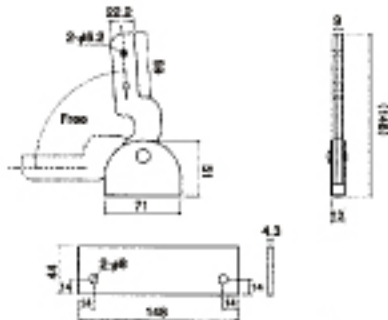

Finish : Raw steel

Mounting Plates for wooden frames.

10 adjusting positions by Lever operation.
Right-handed & Left-handed available.

◆ Motion Patterns

Item No.	Product name	Set/Carton	Weight/Set (kg)	Weight/Carton (kg)	LxWxH/Carton (mm)
115004	KH-10 (R)	20	1.45	29.36	310x360x190
115005	KH-10 (L)	20	1.45	29.36	310x360x190
115014	KH-10 with Plate (R)	20	2	40	310x360x190
115015	KH-10 with Plate (L)	20	2	40	310x360x190
115016	KH-10 Upper 5 (R)	20	1.45	29.36	310x360x190
115017	KH-10 Upper 5 (L)	20	1.45	29.36	310x360x190