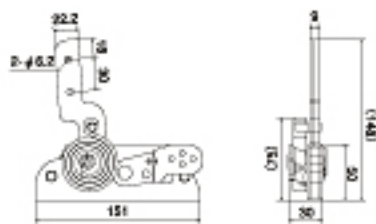

Finish : Raw steel

Mounting Plates for wooden frames.

10 adjusting positions by Lever operation.
Right-handed & Left-handed available.

◆ Motion Patterns

Item No.	Product name	Set/Carton	Weight/Set (kg)	Weight/Carton (kg)	LxWxH/Carton (mm)
115004	KH-10 (R)	20	1.45	29.36	310x360x190
115005	KH-10 (L)	20	1.45	29.36	310x360x190
115014	KH-10 with Plate (R)	20	2	40	310x360x190
115015	KH-10 with Plate (L)	20	2	40	310x360x190
115016	KH-10 Upper 5 (R)	20	1.45	29.36	310x360x190
115017	KH-10 Upper 5 (L)	20	1.45	29.36	310x360x190