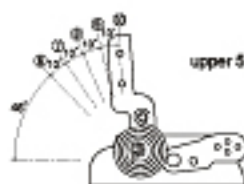

Finish : Raw steel

Mounting Plates for wooden frames.

10 adjusting positions by Lever operation.
Right-handed & Left-handed available.

◆ Motion Patterns

Item No.	Product name	Set/Carton	Weight/Set (kg)	Weight/Carton (kg)	LxWxH/Carton (mm)
115004	KH-10 (R)	20	1.45	29.36	310x360x190
115005	KH-10 (L)	20	1.45	29.36	310x360x190
115014	KH-10 with Plate (R)	20	2	40	310x360x190
115015	KH-10 with Plate (L)	20	2	40	310x360x190
115016	KH-10 Upper 5 (R)	20	1.45	29.36	310x360x190
115017	KH-10 Upper 5 (L)	20	1.45	29.36	310x360x190