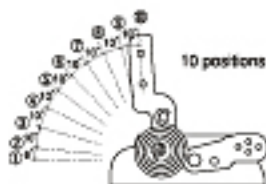

Finish : Raw steel

Mounting Plates for wooden frames.

10 adjusting positions by Lever operation.
Right-handed & Left-handed available.

◆ Motion Patterns

Item No.	Product name	Set/Carton	Weight/Set (kg)	Weight/Carton (kg)	LxWxH/Carton (mm)
115004	KH-10 (R)	20	1.45	29.36	310x360x190
115005	KH-10 (L)	20	1.45	29.36	310x360x190
115014	KH-10 with Plate (R)	20	2	40	310x360x190
115015	KH-10 with Plate (L)	20	2	40	310x360x190
115016	KH-10 Upper 5 (R)	20	1.45	29.36	310x360x190
115017	KH-10 Upper 5 (L)	20	1.45	29.36	310x360x190