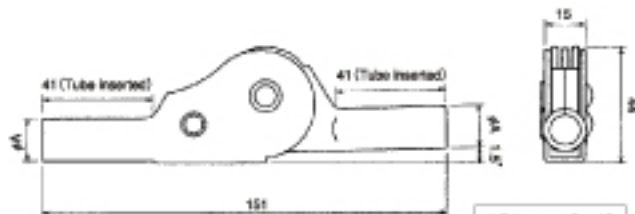

Long-time seller product for reclining.

Finish : Raw steel

With KDS Plastic cover

- Floor protection
- Prevention for catching texture

1.2 type φA=16  
1.8 type φA=15

| PCS/Carton | Weight/pc (kg) | Weight/Carton (kg) | L×W×H/Carton (mm) |
|------------|----------------|--------------------|-------------------|
| 100        | 0.2            | 21                 | 260×330×170       |