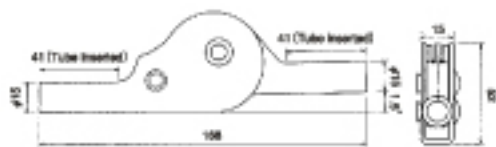

KD Series

Finish : Raw steel

KD Plastic cover

◆ Motion Patterns

Item No.	Product name
111001	KD-6 1.6 STD
111002	KD-6 1.6 Stopper
111005	KD-6 1.6 Upper 3
111006	KD-6 1.6 Lower 3
111007	KD-6 1.6 Upper 4
111008	KD-6 1.6 Lower 4
111010	KD-6 1.6 Lower 5

PCS/Carton	Weight (kg)	Weight/Carton (kg)	LxWxH/Carton (mm)
100	0.25	26	310x360x190