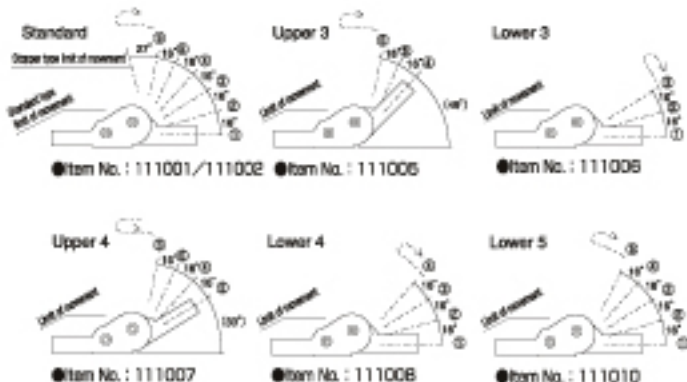

KD Series

Finish : Raw steel

KD Plastic cover

◆ Motion Patterns

Item No.	Product name
111001	KD-6 1.6 STD
111002	KD-6 1.6 Stopper
111005	KD-6 1.6 Upper 3
111006	KD-6 1.6 Lower 3
111007	KD-6 1.6 Upper 4
111008	KD-6 1.6 Lower 4
111010	KD-6 1.6 Lower 5

PCS/Carton	Weight (kg)	Weight/Carton (kg)	LxWxH/Carton (mm)
100	0.25	26	310x360x190