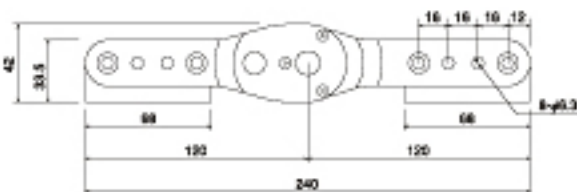

KC Series

- Flat ratchet gear
- Finish : Uni-chrome

◆ Motion Patterns

● Item No. : 115026/115028

● Item No. : 115025/115028

Item No.	Product name	PCS/Carton	Weight/pc (kg)	Weight/Carton (kg)	LxWxH/Carton (mm)
115026	KC-6	50	0.32	16	255×330×190
115025	KC-6 Upper 3	50	0.32	16	255×330×190
115029	KC-6 with Plate	50	0.46	23	310×360×190
115028	KC-6 Upper 3 with Plate	50	0.46	23	310×360×190