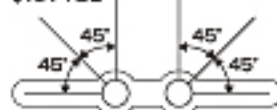

KA Series

◆KA-90
KA-90B

◆KA-180

◆Motion Patterns

◆KA-90

●Item No. : 115019

◆KA-90B

●Item No. : 115020

◆KA-180

●Item No. : 115018

Item No.	Product name	PCS/Carton	Weight/pc (kg)	Weight/Carton (kg)	L×W×H/Carton (mm)
115018	KA-180	100	0.2	21	260×330×190
115019	KA-90	100	0.17	18	260×330×190
115020	KA-90B	100	0.17	18	260×330×190

●Stopper pin durability : 110kg (at 110mm from Pivot) ●Finish : Uni-chrome