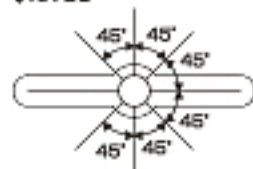

◆Motion Patterns

◆KA-90

●Item No. : 115019