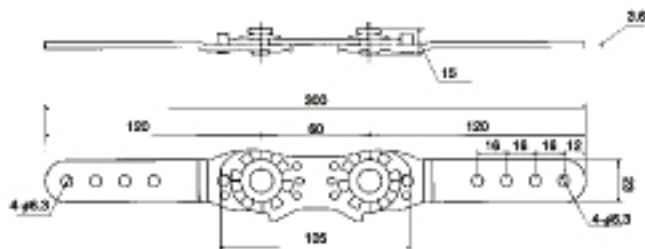

KA Series

◆KA-180

◆Motion Patterns

●Item No. : 115019

●Item No. : 115020

●Item No. : 115018

Item No.	Product name	PCS/Carton	Weight/pc (kg)	Weight/Carton (kg)	L×W×H/Carton (mm)
115018	KA-180	100	0.2	21	260×330×190
115019	KA-90	100	0.17	18	260×330×190
115020	KA-90B	100	0.17	18	260×330×190

●Stopper pin durability : 110kg (at 110mm from Pivot) ●Finish : Uni-chrome