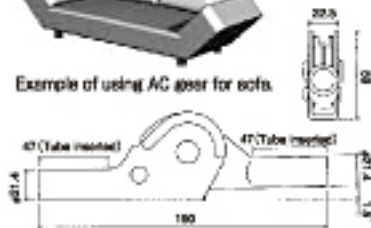

Finish : Raw steel

Example of using AC gear for sofa.

Item No.
Product name

113001

AC-6 STD

113002

AC-6 Stopper

113003

AC-6 Lower 5 STD

113004

AC-6 Lower 5 Stopper

113005

AC-6 Lower 3 STD

113006

AC-6 Upper 3 STD

The ratchet gear for sofa.

◆ Motion Patterns

PCS/ Carton
Weight/pc(kg)
Weight/ Carton(kg)
L×W×H/ Carton (mm)

50

0.46

23.2

260×330×190