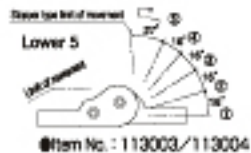

AC-6 Lower 5 STD

113004

AC-6 Lower 5 Stopper

113005

AC-6 Lower 3 STD

113006

AC-6 Upper 3 STD

The ratchet gear for sofa.

◆ Motion Patterns

PCS/ Carton
Weight/pc(kg)
Weight/ Carton(kg)
L×W×H/ Carton (mm)

50

0.46

23.2

260×330×190